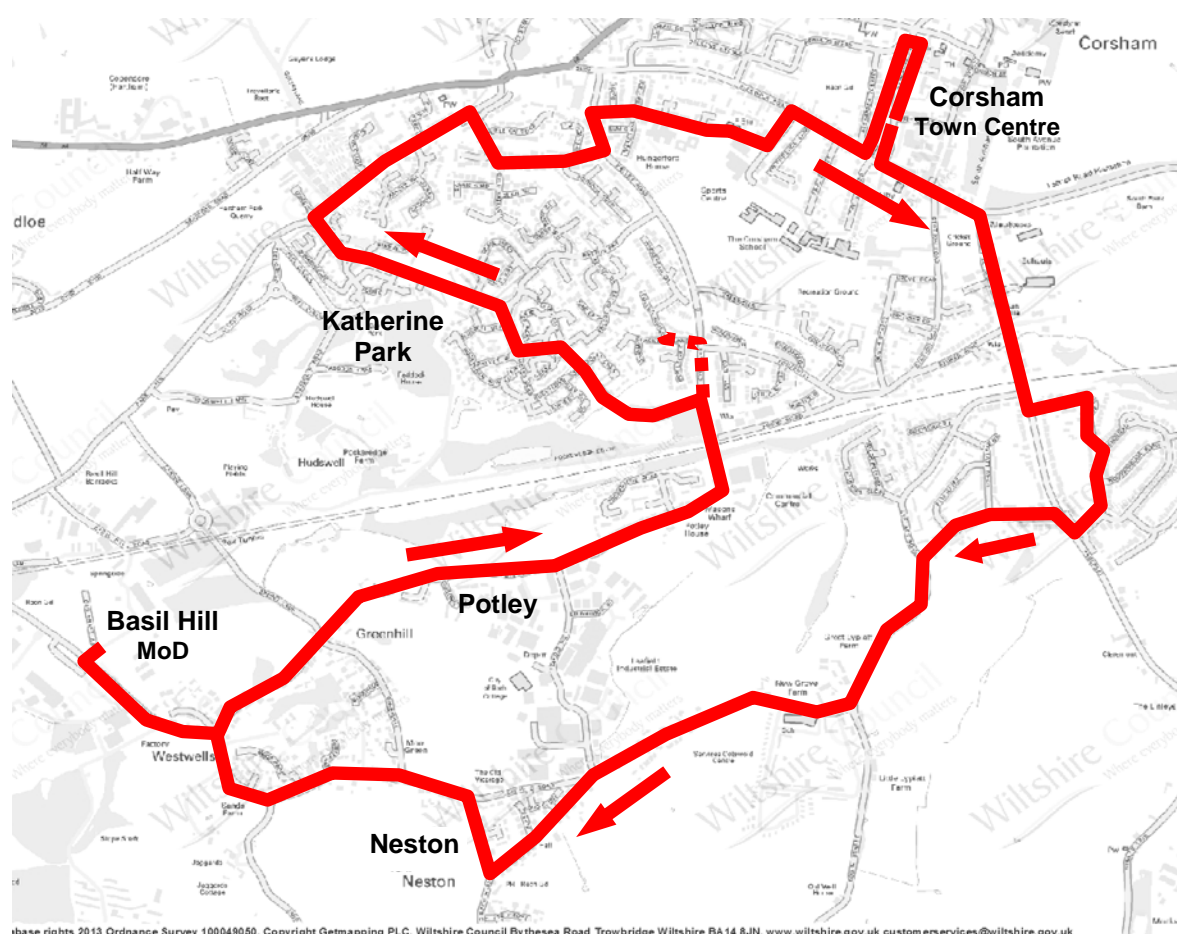

NS	NS	NS	NS	NS	NS	NS	NS	NS	NS	
Corsham, Newlands Road	1320	1350		1450	1520	1550	1620	1650	1720	1750	
Broadmead	1324	1354		1454	1524	1554	1624	1654	1724	1754	
Dicketts Road	1325	1355		1455	1525	1555	1625	1655	1725	1755	
Cotswold Family Centre	1326	1356		1456	1526	1556	1626	1656	1726	1756	
Neston Pool Green & Church Rise	1328	1358	Break	1458	1528	1558	1628	1658	1728	1758	
Basil Hill, MOD Main Gate	1331	1401		1501	1531	1601	1631	1701	1731	1801	
Westwells, bus shelter	1332	1402		1502	1532	1602	1632	1702	1732	1802	
Upper Potley, Curlcroft Road	1333	1403		1503	1533	1603	1633	1703	1733	1803	
Spackman Rd (Fuller Ave junc)	R	R		--	--	--	--	--	--	--	
Katherine Park, Freestone Way	1337	1407		1507	1537	1607	1637	1707	1737	1807	
West Park Road	1341	1411		1511	1541	1611	1641	1711	1741	1811	
Beechfield Road	1343	1413		1513	1543	1613	1643	1713	1743	1813	
Corsham, Newlands Road	1346	1416		1516	1546	1616	1646	1716	1746	1816	

Key

NS - indicates a journey that will not run on Saturdays

R - calls at this point only if required by passengers on bus

Buses to Rudloe Estate from 2nd January 2014

In addition to the 4 buses per hour on services X31 and 231 that pick up on Leafy Lane and Bradford Road at Rudloe, the following buses will operate around Leylands Green in Rudloe at the following times (subject to confirmation):

- From Rudloe, Leylands Green at 0910
- From Newlands Road in Corsham, departing 1010, 1110 & 1210 (*will only divert around Leylands Green on request*).
- From Corsham School at 1510 on Schooldays (school bus X83).